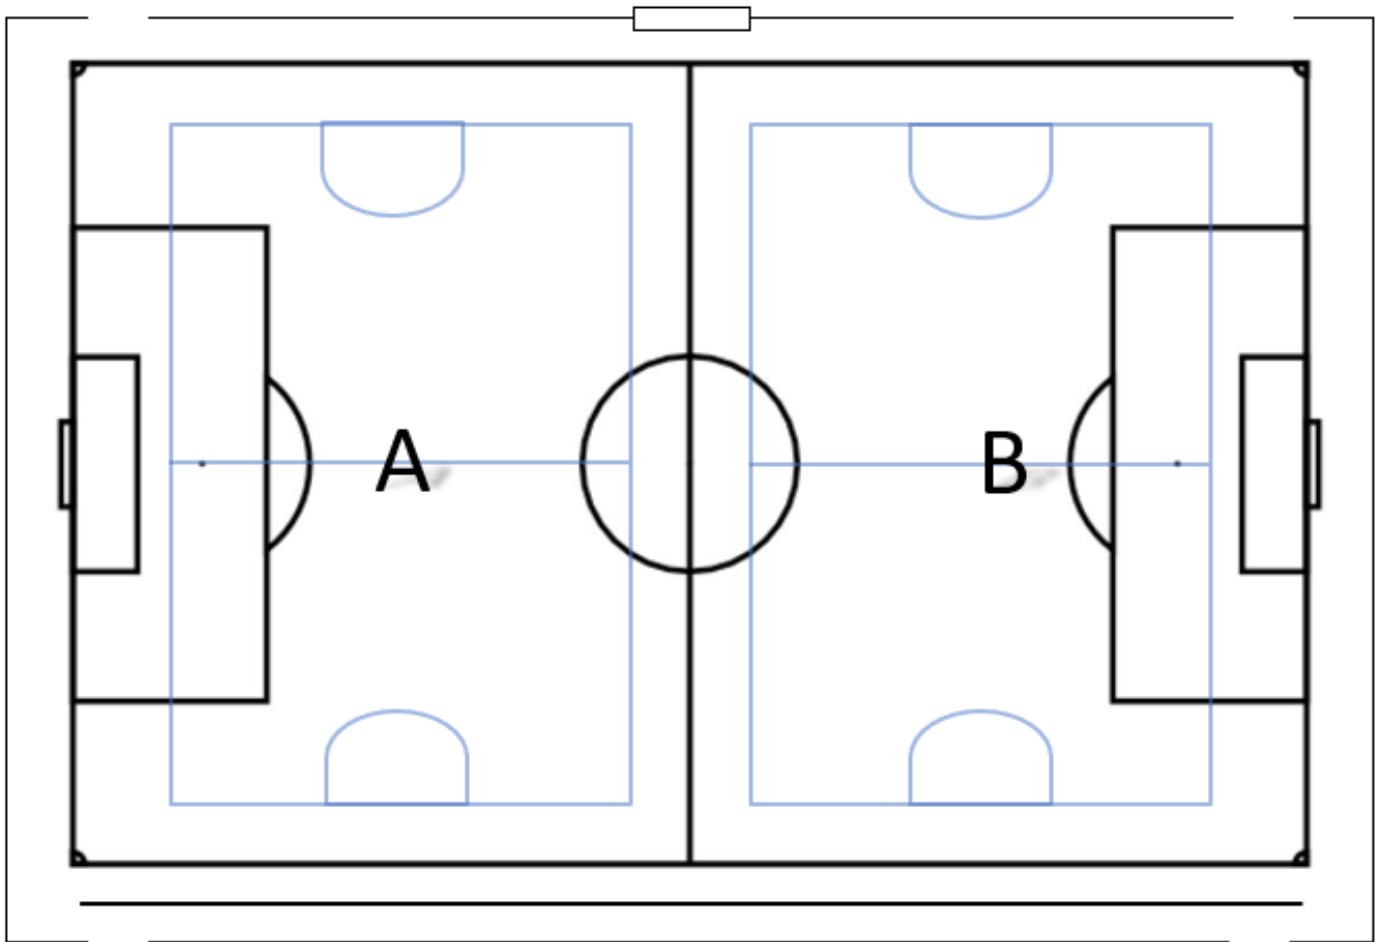

Game Field

Building Side